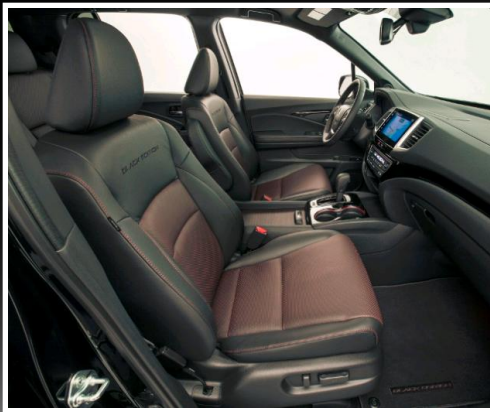

katzkin®
AUTOMOTIVE LEATHER

KATZKIN DESIGN

K5
Black wrap,
Barracuda Red combo
Red contrast all stitch
K877-100

**RIDGELINE
BLACK EDITION**